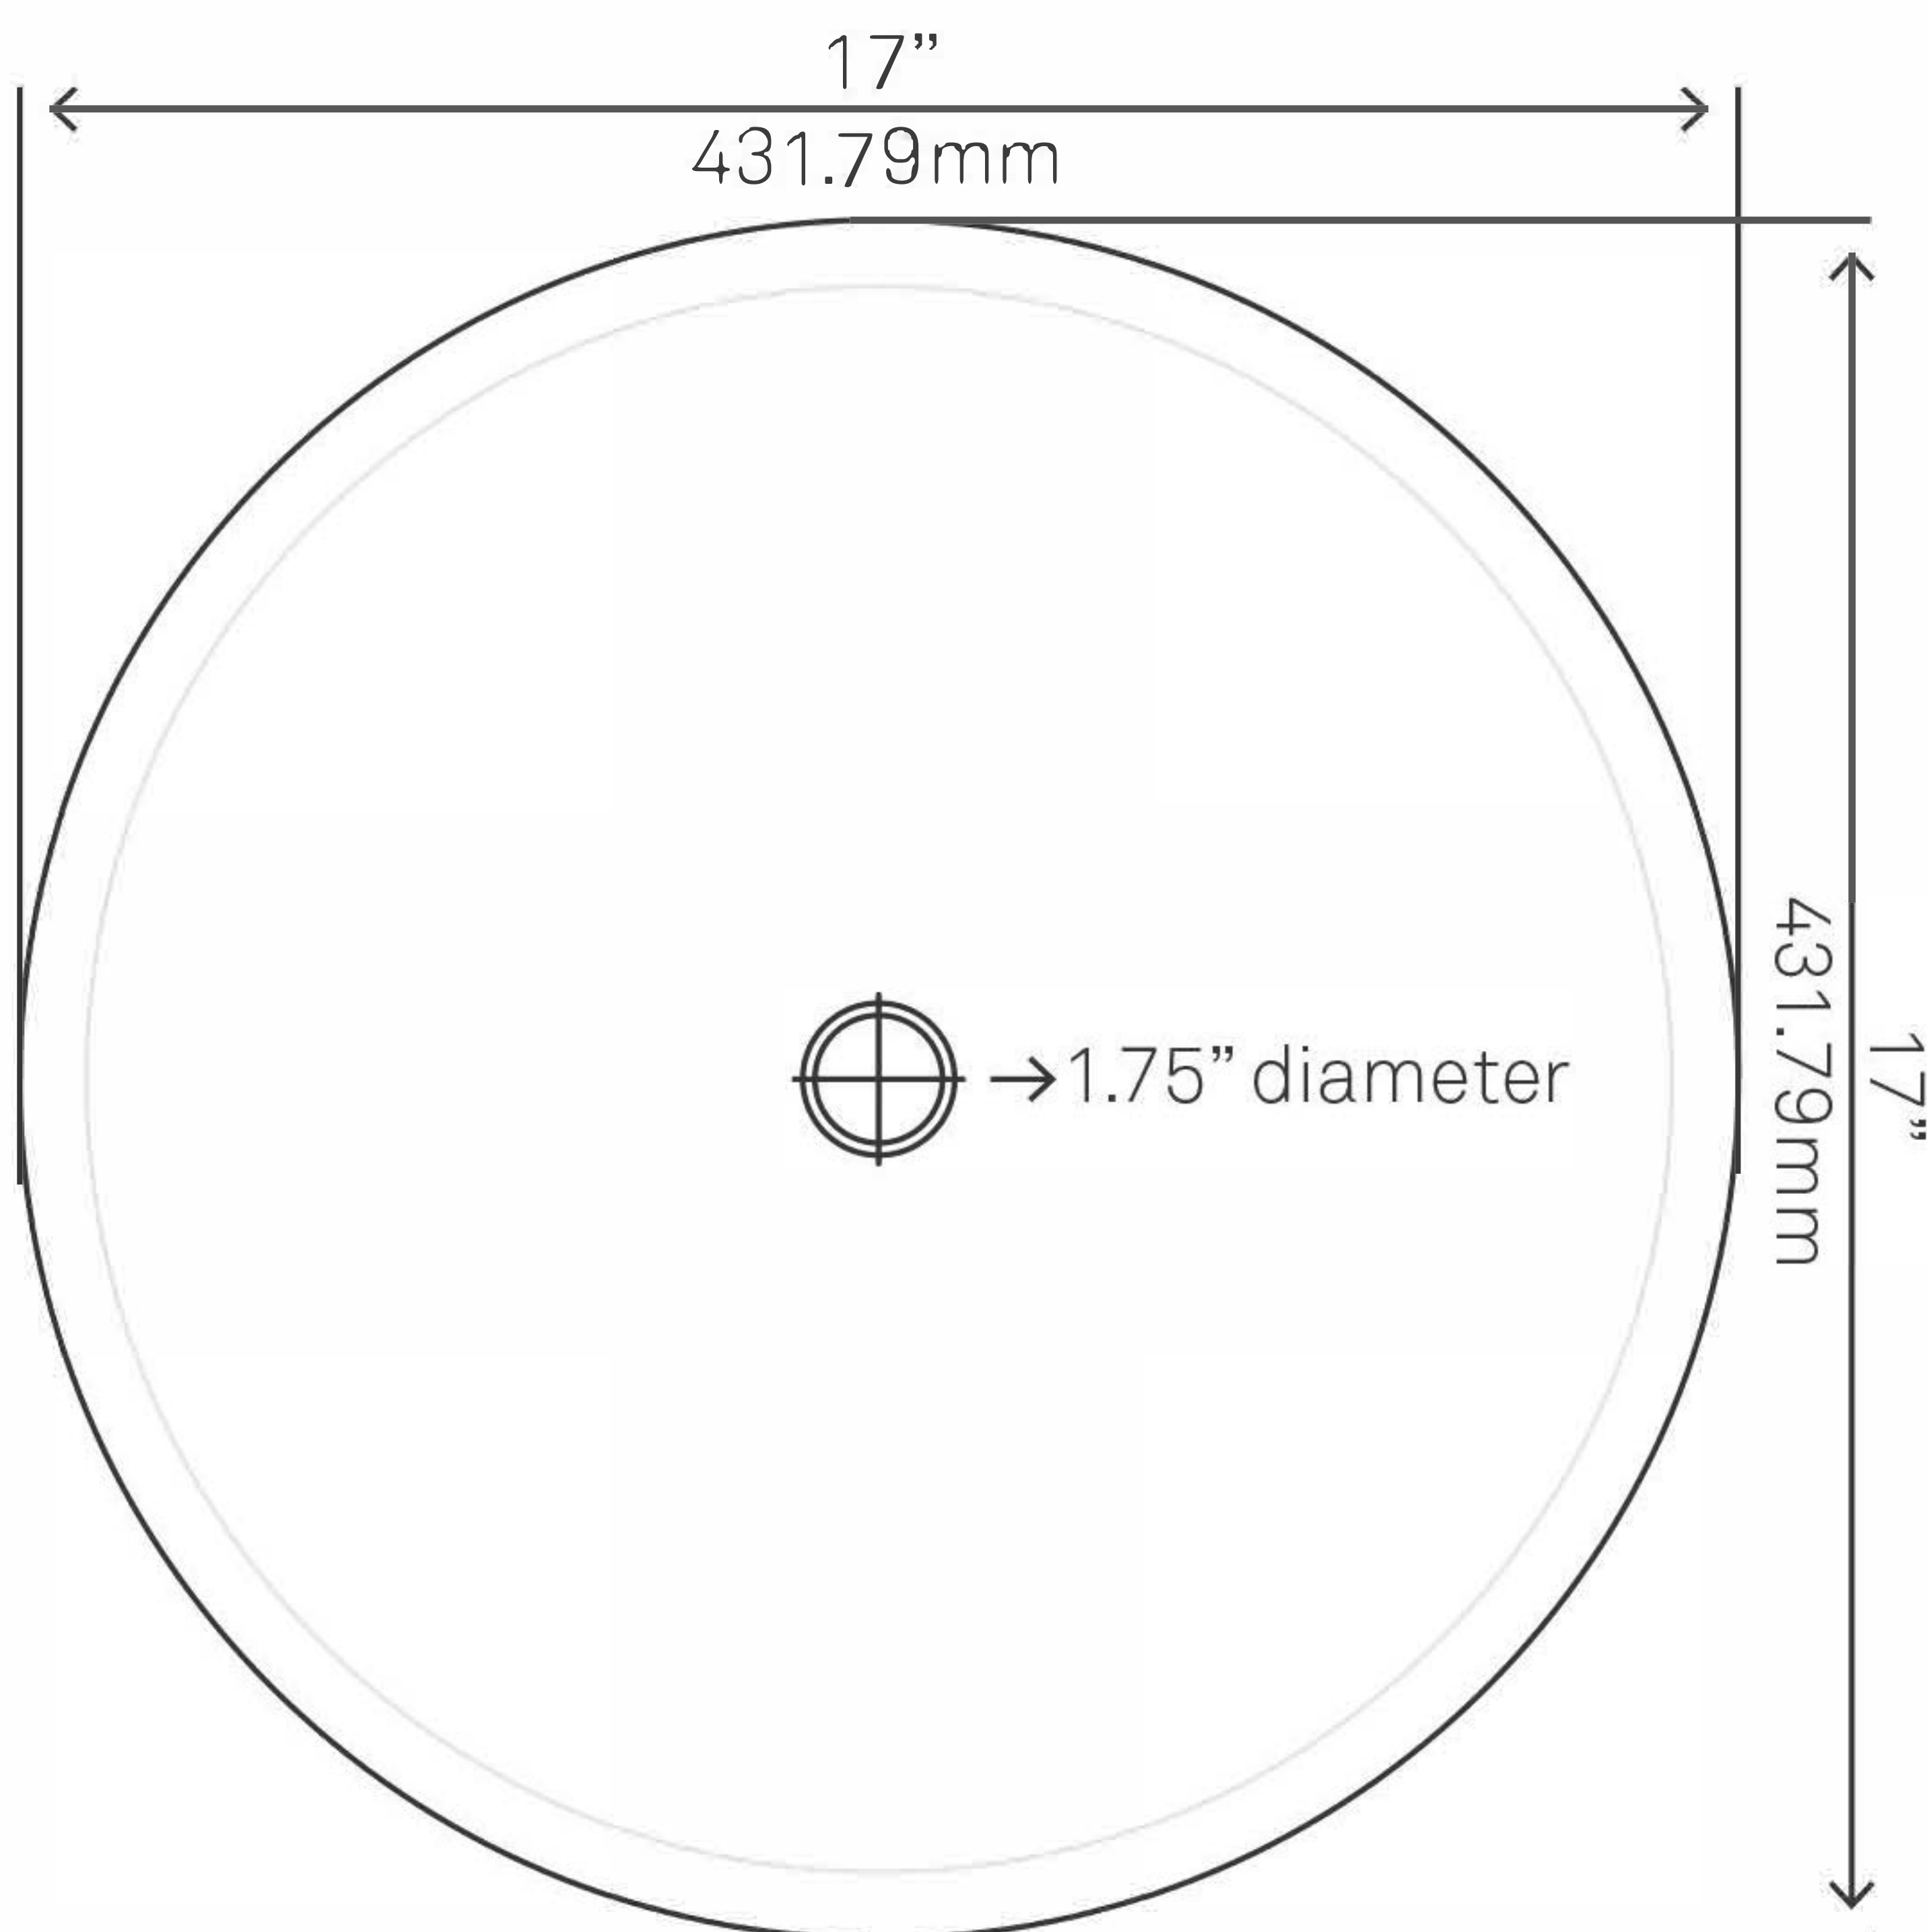

NOSV-AN
Absolute Natural Granite Vessel Sink

Requested By:

Specific Features:

STANDARD SPECIFICATIONS:

- Round granite vessel sink
- Polished black interior
- Natural textured exterior
- Hand crafted by our master artisans
- Above counter installation
- No mounting ring required
- 7/8" thick granite
- Inside dimension: 15.25" x 5"
- Standard U.S. plumbing connection