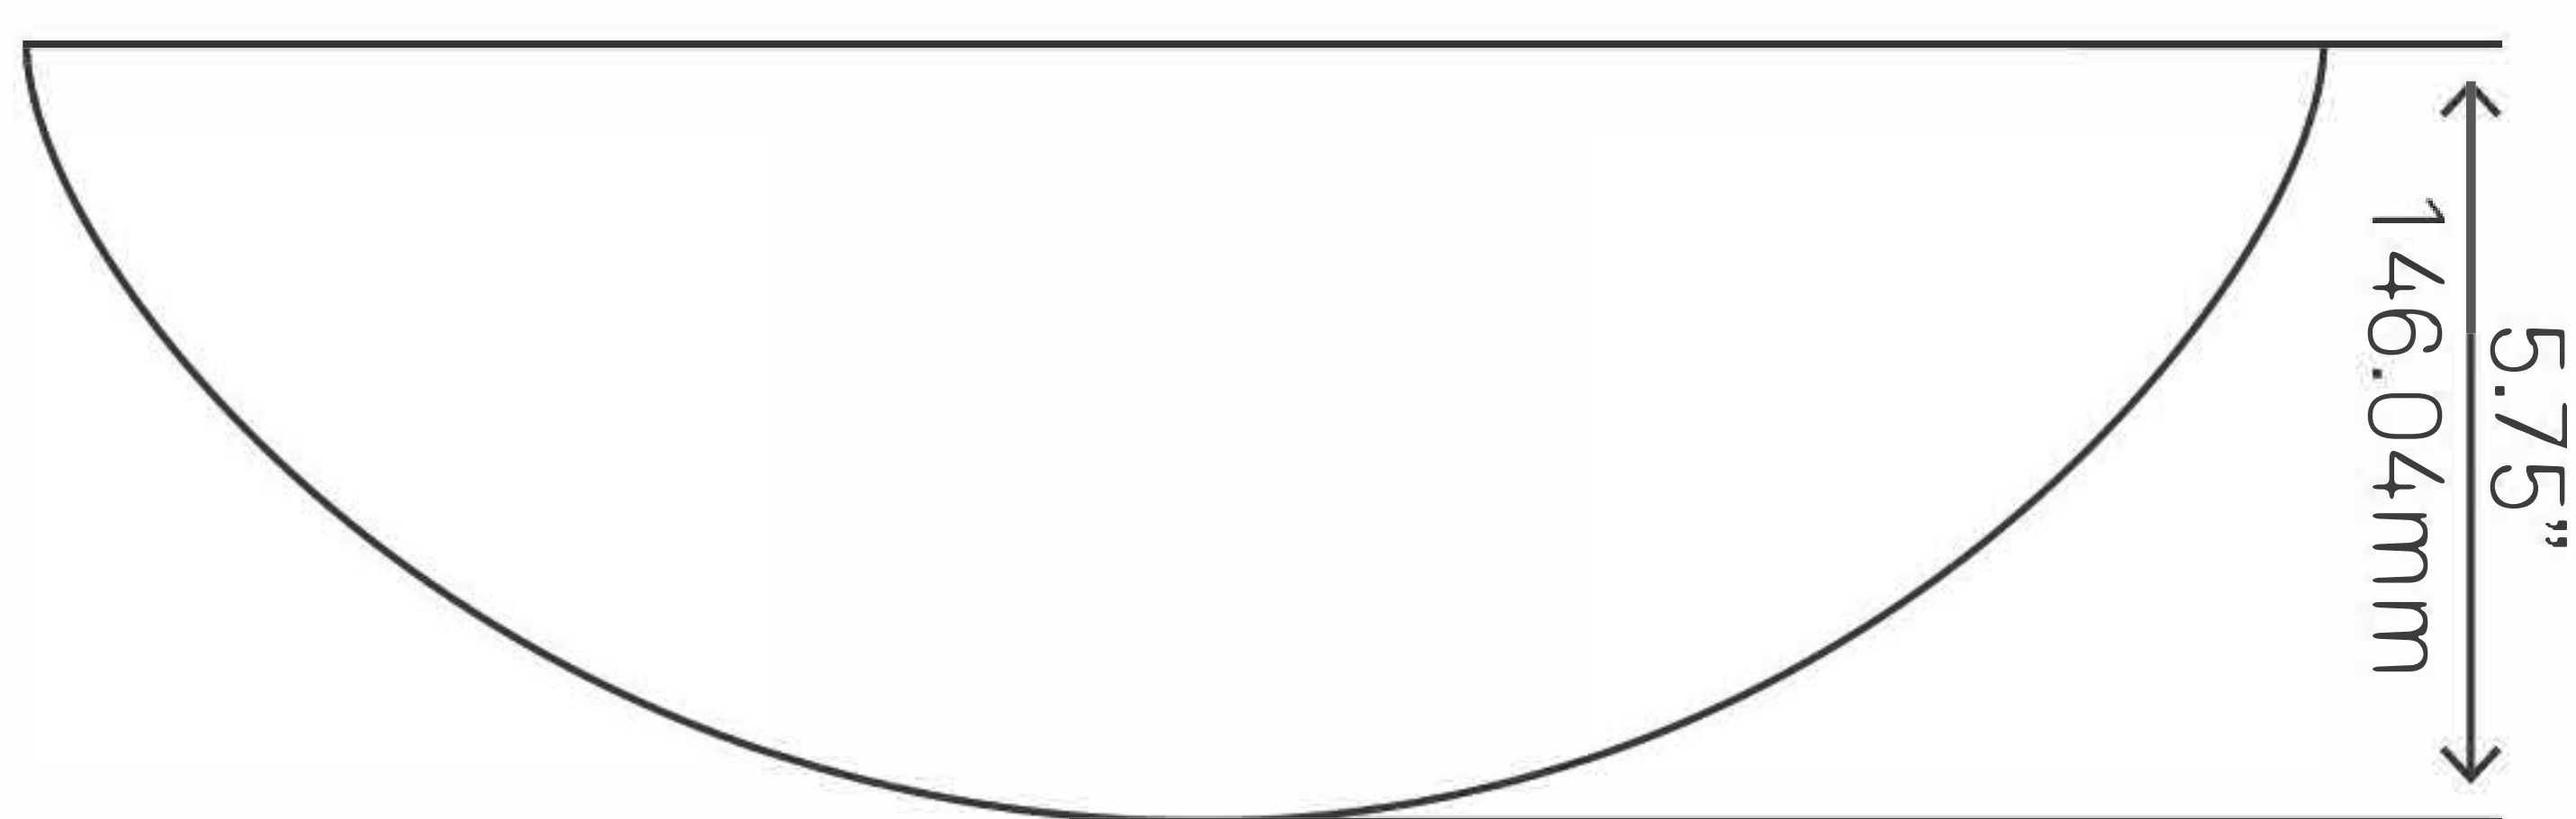

NOSV-AN
Absolute Natural Granite Vessel Sink

Requested By:

Specific Features:

STANDARD SPECIFICATIONS:

- Round granite vessel sink
- Polished black interior
- Natural textured exterior
- Hand crafted by our master artisans
- Above counter installation
- No mounting ring required
- 7/8" thick granite
- Inside dimension: 15.25" x 5"
- Standard U.S. plumbing connection